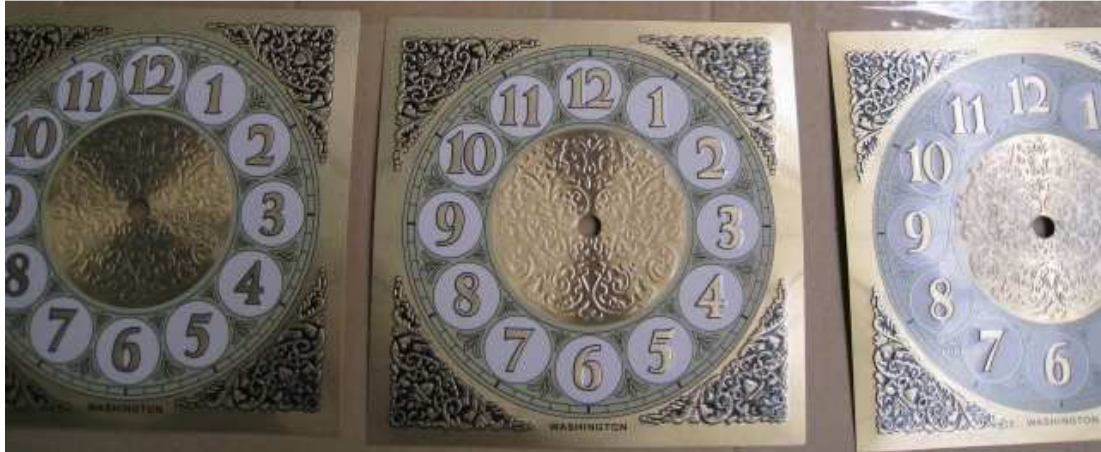

(harga EOW / exit of work atau ambil di Workshoop atau Showroom – Jakarta)

0119V – Square Dial

- TYPE : **0119V**
- Dial : Square Dial 180 x 180 mm by metal aluminum Gold polished with raised numeral and corner flower embossed.
- Penggunaan : Clock untuk Piringan Jam Standard Wall clocks atau Pendulum Wall clocks.
- Price/Harga : Order quantity
- | | | |
|-------------------|------------|-----------------------|
| 1 - 10 | pcs | @ Rp. 65.000,- |
| 5 - 10 | pcs | @ Rp. 60.000,- |
| 51 - 100 | pcs | @ Rp. 55.000,- |
| diatas 101 | pcs | @ Rp. 50.000,- |