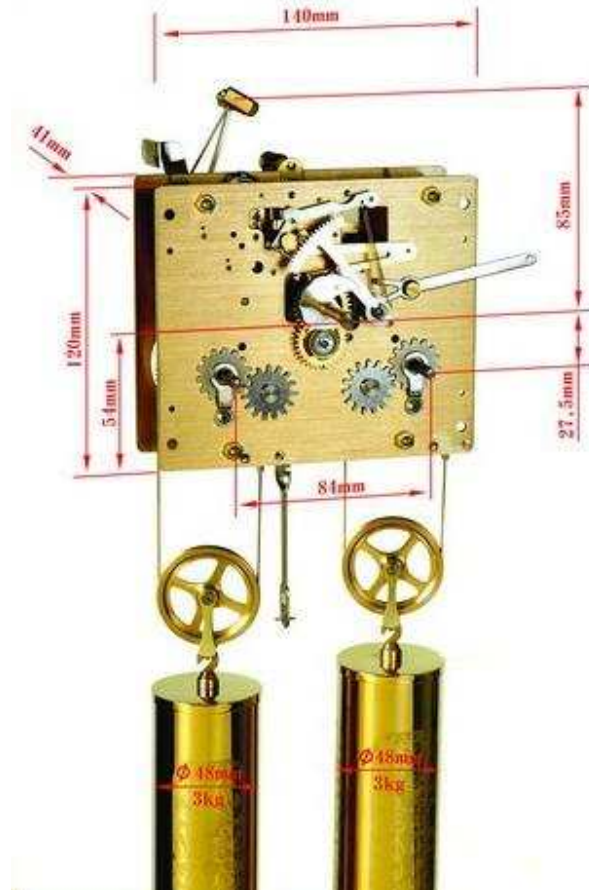

**TYPE /
PICTURE**

: GF0241-840 Mechanical Movement

hands

Gong 3 rods

**MOVEMENT
SPECIFICATIONS**

- :**
- **3 Rods Germany movement**
 - 7-8 days WEIGHT driven
 - 3 CHAIN Driven
 - Music's: BIMBAM only
 - Moon function
 - Silent lever
 - **Gongs strike Half and Hours chime**
 - **Hands: hour, minute**

Clock Solutions

OPTIONAL
Parts tambahan :

- Pendulum BOB 220 mm stainless steel 24K Gold
- Round Dial 30cm Numeral ROMAN / ARABIC, or
- Square Dial 265 x 385 mm Numeral ROMAN / ARABIC with second function, and moon function