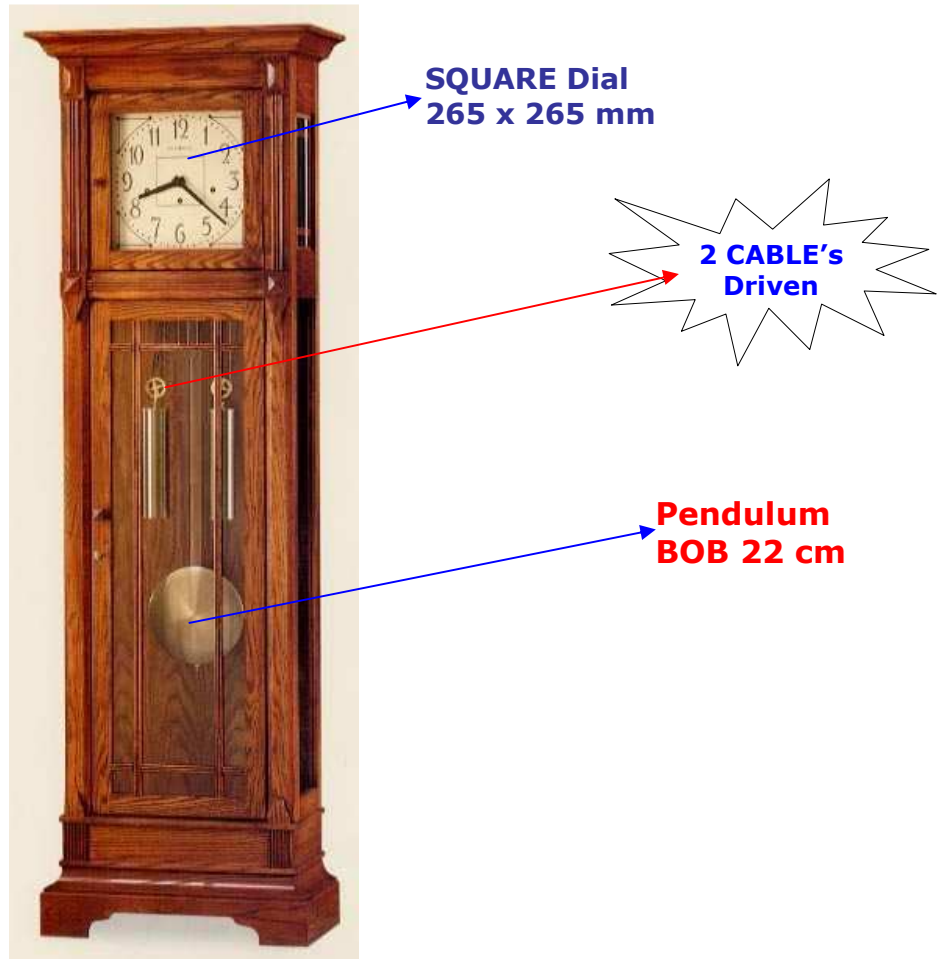

Clock Solutions

OPTIONAL
Parts tambahan :

- Pendulum BOB 220 mm stainless steel 24K Gold
- Round Dial 30cm Numeral ROMAN / ARABIC, or
- Square Dial 265 x 385 mm Numeral ROMAN / ARABIC with second function, and moon function

PRICE /
HARGA :

Order quantity			
1 - 10	pcs	@ Rp.	Calls 0818 802045
5 - 10	pcs	@ Rp.	
51 - 100	pcs	@ Rp.	
diatas 101	pcs	@ Rp.	

(harga EOW / exit of work atau ambil di Workshoop atau Showroom – Jakarta)

WARRANTY : **Garansi Mesin: 1 Tahun**

Contoh Aplikasi :

Tampil lebih MODERN dengan Cable Driven