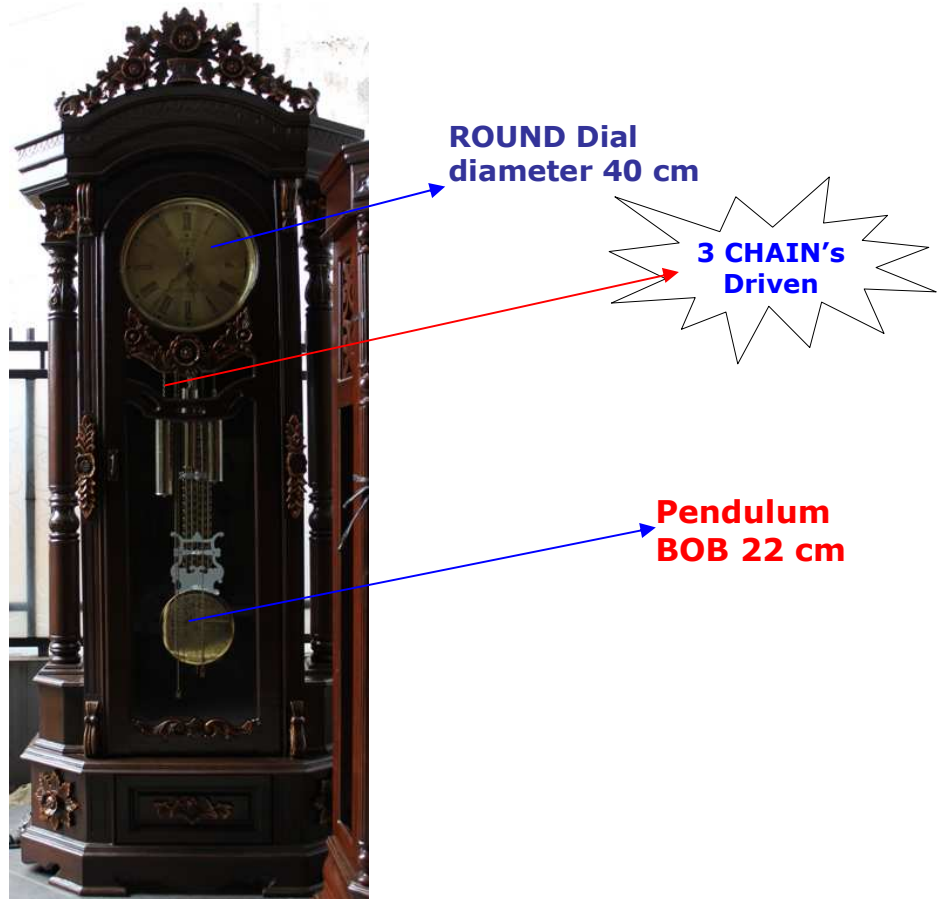

Clock Solutions

OPTIONAL Parts tambahan :

- Pendulum BOB 220 mm or 270 mm stainless steel 24K Gold
- Round Dial 30cm / 40cm with second function Roman / Arabic, or
- Square Dial 295 x 405 mm Numeral ROMAN / ARABIC with second function, and moon function

PRICE / HARGA :

Order quantity			
1 - 10	pcs	@ Rp.	Calls 0818 802045
5 - 10	pcs	@ Rp.	
51 - 100	pcs	@ Rp.	
diatas 101	pcs	@ Rp.	

(harga EOW / exit of work atau ambil di Workshoop atau Showroom – Jakarta)

WARRANTY : **Garansi Mesin: 1 Tahun**

Contoh Aplikasi :

Tampil lebih KLASIK dengan Chain Driven