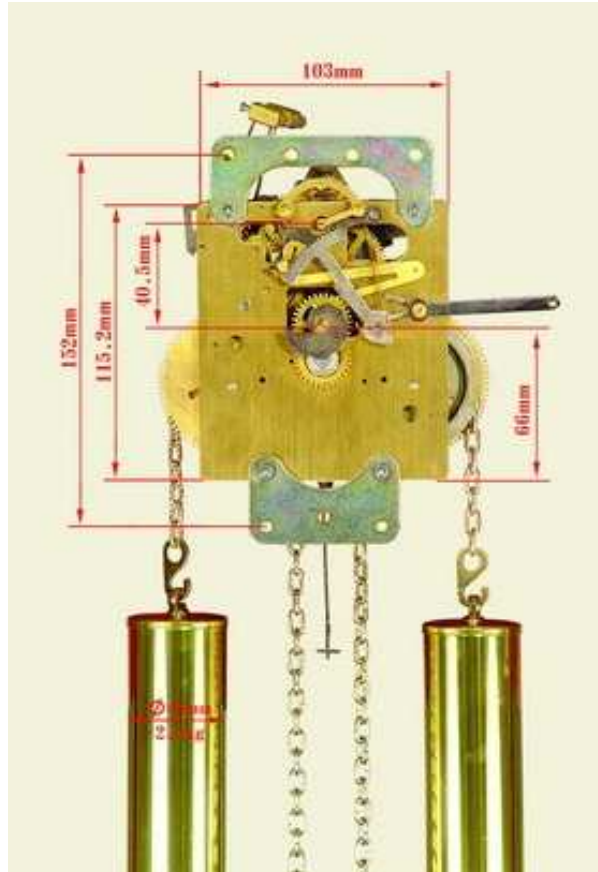

TYPE /
PICTURE

: **GF0261-080** Mechanical Movement

hands

Gong 3 rods

MOVEMENT
SPECIFICATIONS

- **3 Rods Germany movement**
- 7-8 days WEIGHT driven
- 3 CHAIN Driven
- Music's: BIMBAM only
- Second Function
- Moon function
- Silent lever
- **Gongs strike Half and Hours chime**
- **Hands: hour, minute**

Clock Solutions

OPTIONAL :
Parts tambahan :
• Pendulum BOB 220 mm stainless steel 24K Gold
• Round Dial 30cm Numeral ROMAN / ARABIC, or
• Square Dial 265 x 385 mm Numeral ROMAN / ARABIC with second function, and moon function