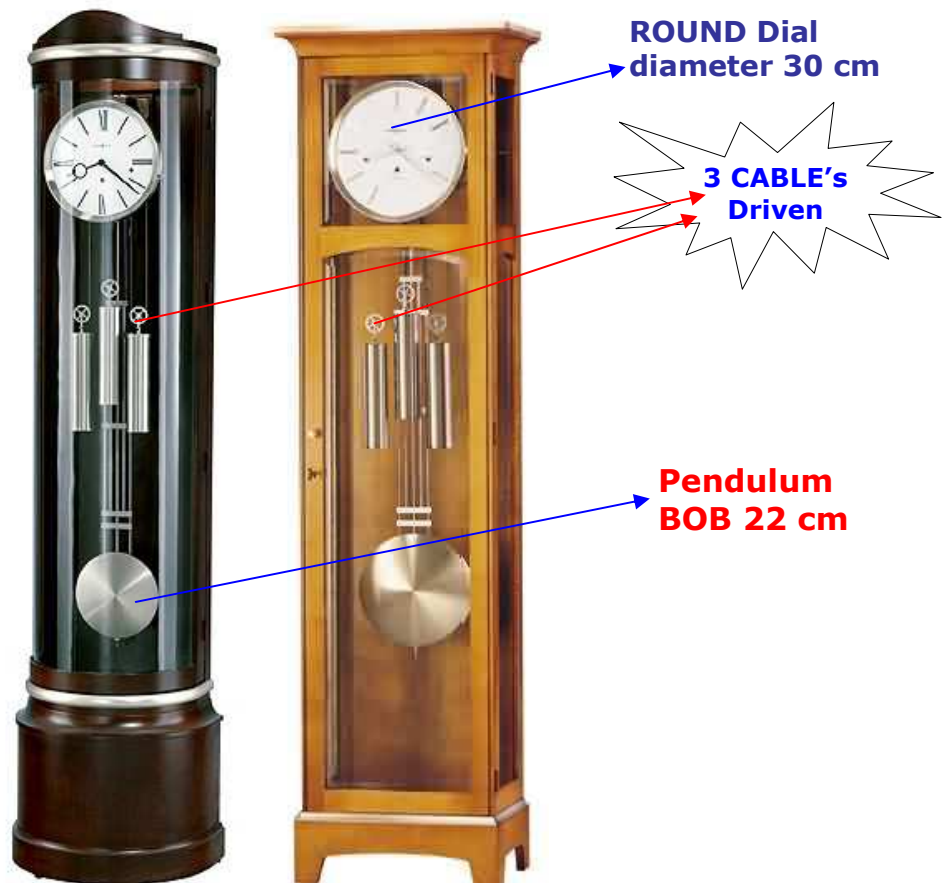

Clock Solutions

OPTIONAL Parts tambahan

- Pendulum BOB 220 mm or 270 mm stainless steel 24K Gold
- Round Dial 30cm / 40cm with second function Roman / Arabic, or
- Square Dial 295 x 405 mm Numeral ROMAN / ARABIC with second function, and moon function

PRICE / HARGA

: Order quantity			
1 - 10	pcs	@ Rp.	Calls 0818 802045
5 - 10	pcs	@ Rp.	
51 - 100	pcs	@ Rp.	
diatas 101	pcs	@ Rp.	

(harga EOW / exit of work atau ambil di Workshoop atau Showroom – Jakarta)

WARRANTY

: **Garansi Mesin: 1 Tahun**

Contoh Aplikasi

:

Tampil lebih MODERN dengan Cable Driven