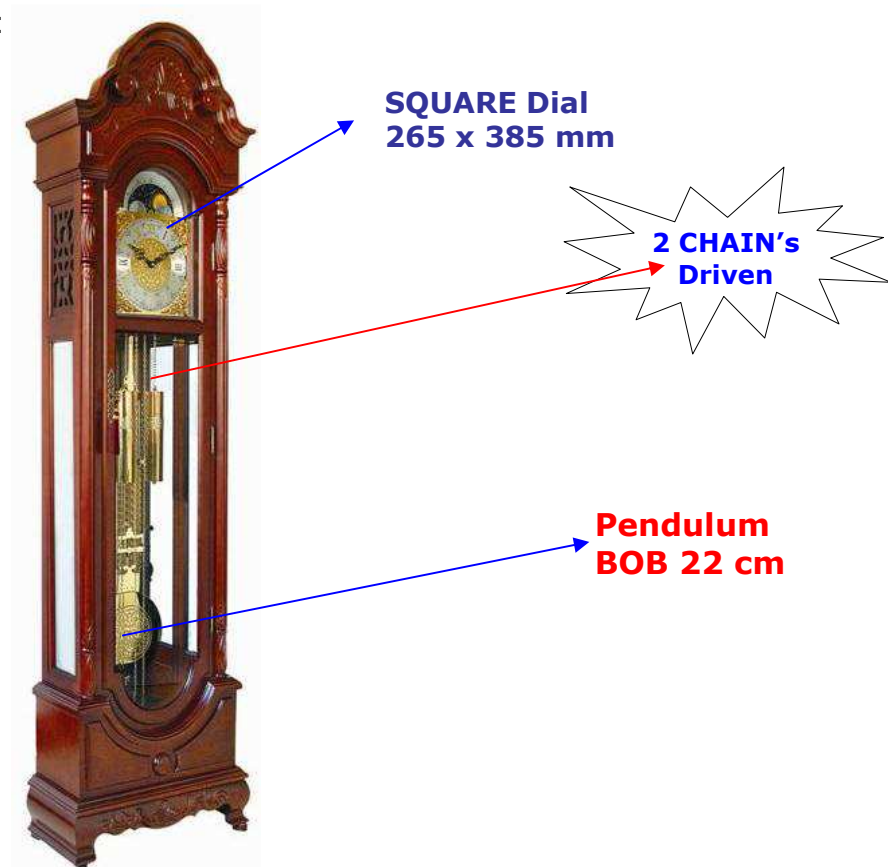

Clock Solutions

OPTIONAL :
Parts tambahan :
• Pendulum BOB 220 mm stainless steel 24K Gold
• Round Dial 30cm Numeral ROMAN / ARABIC, or
• Square Dial 265 x 385 mm Numeral ROMAN / ARABIC with second function, and moon function

PRICE / HARGA : Order quantity
1 - 10 pcs @ Rp. Calls 0818 802045
5 - 10 pcs @ Rp.
51 - 100 pcs @ Rp.
diatas 101 pcs @ Rp.

(harga EOW / exit of work atau ambil di Workshoop atau Showroom – Jakarta)

WARRANTY : **Garansi Mesin: 1 Tahun**

Contoh Aplikasi :

Tampil lebih KLASIK dengan Chain Driven