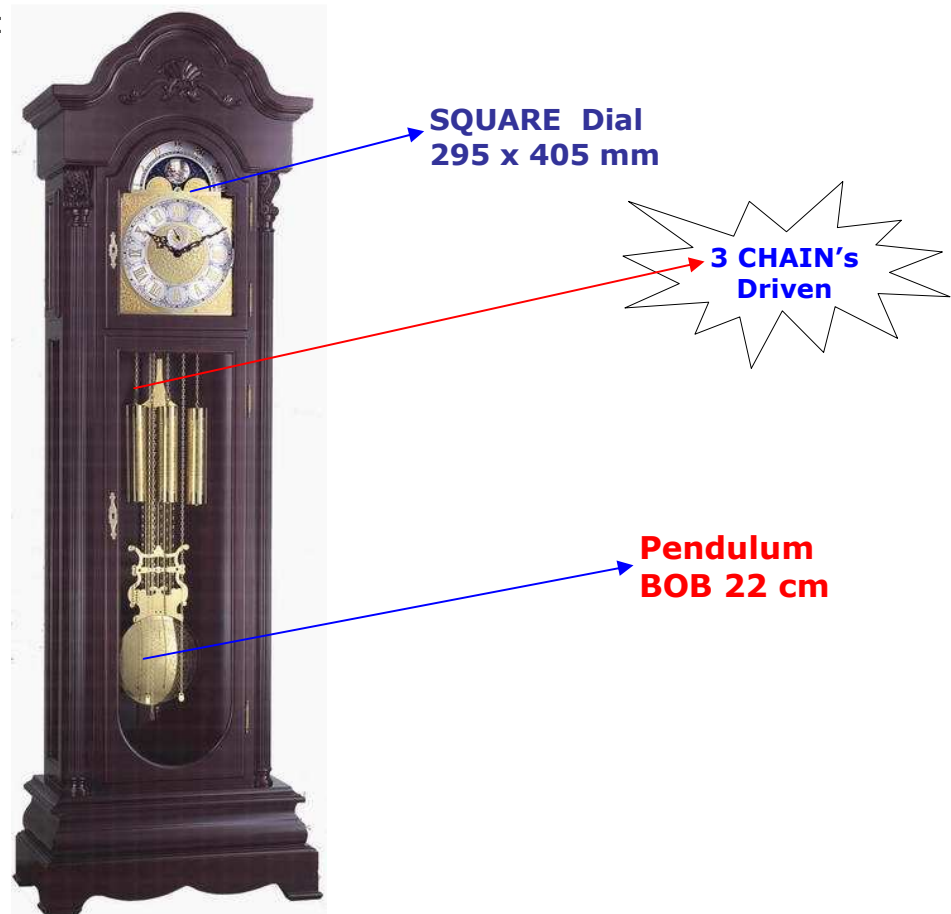

Clock Solutions

OPTIONAL :
Parts tambahan :
• Pendulum BOB 220 mm or 270 mm stainless steel 24K Gold
• Round Dial 30cm / 40cm with second function Roman / Arabic, or
• Square Dial 295 x 405 mm Numeral ROMAN / ARABIC with second function, and moon function

PRICE / : Order quantity
HARGA **1 - 10 pcs @ Rp. Calls 0818 802045**
5 - 10 pcs @ Rp.
51 - 100 pcs @ Rp.
diatas 101 pcs @ Rp.

(harga EOW / exit of work atau ambil di Workshoop atau Showroom – Jakarta)

WARRANTY : **Garansi Mesin: 1 Tahun**

Contoh Aplikasi :

Tampil lebih KLASIK dengan Chain Driven