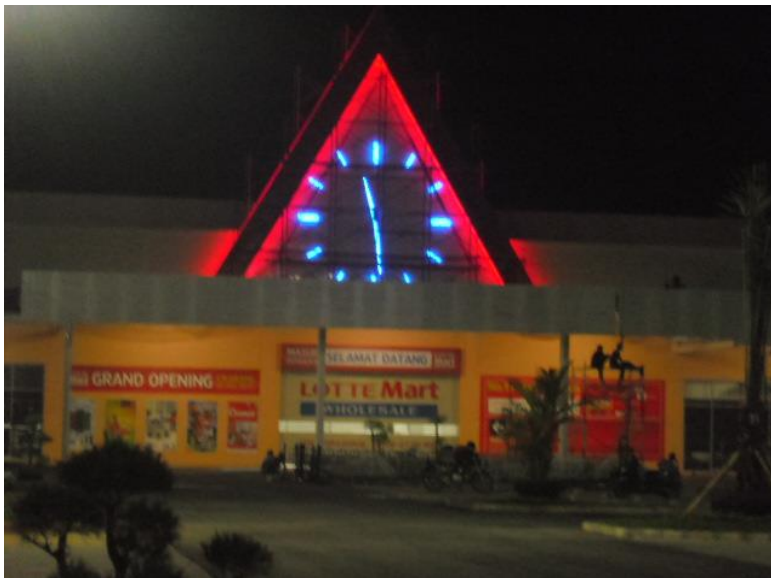

Pengalaman Kerja

GFClock Yasapersada, dalam implementasi tower clock menggunakan mesin jam JAPAN Movement technology dengan support dari **Unitime System**. sebagai penyedia software atau Master Control.

Tower clocks dan Street clocks serta Floral clock menggunakan mesin jam electrics high torque Japan technology berbasis stepper motor dirancang untuk media luar ruang tahan terhadap cuaca dan hujan (waterproof).

Mesin Jam dari JAPAN Movement

Berikut adalah contoh – contoh Tower clocks yang terimplement oleh **Unitime Precision Co, Ltd.** dan atau GFClock Yasa Persada

Dial Size : 6 meter
Type : Round dial
Numeral : MARKERS
Movement : GFA60NHB
Illumination : illumination
at Hands &
Markers
Location : LotteMart
Karawaci